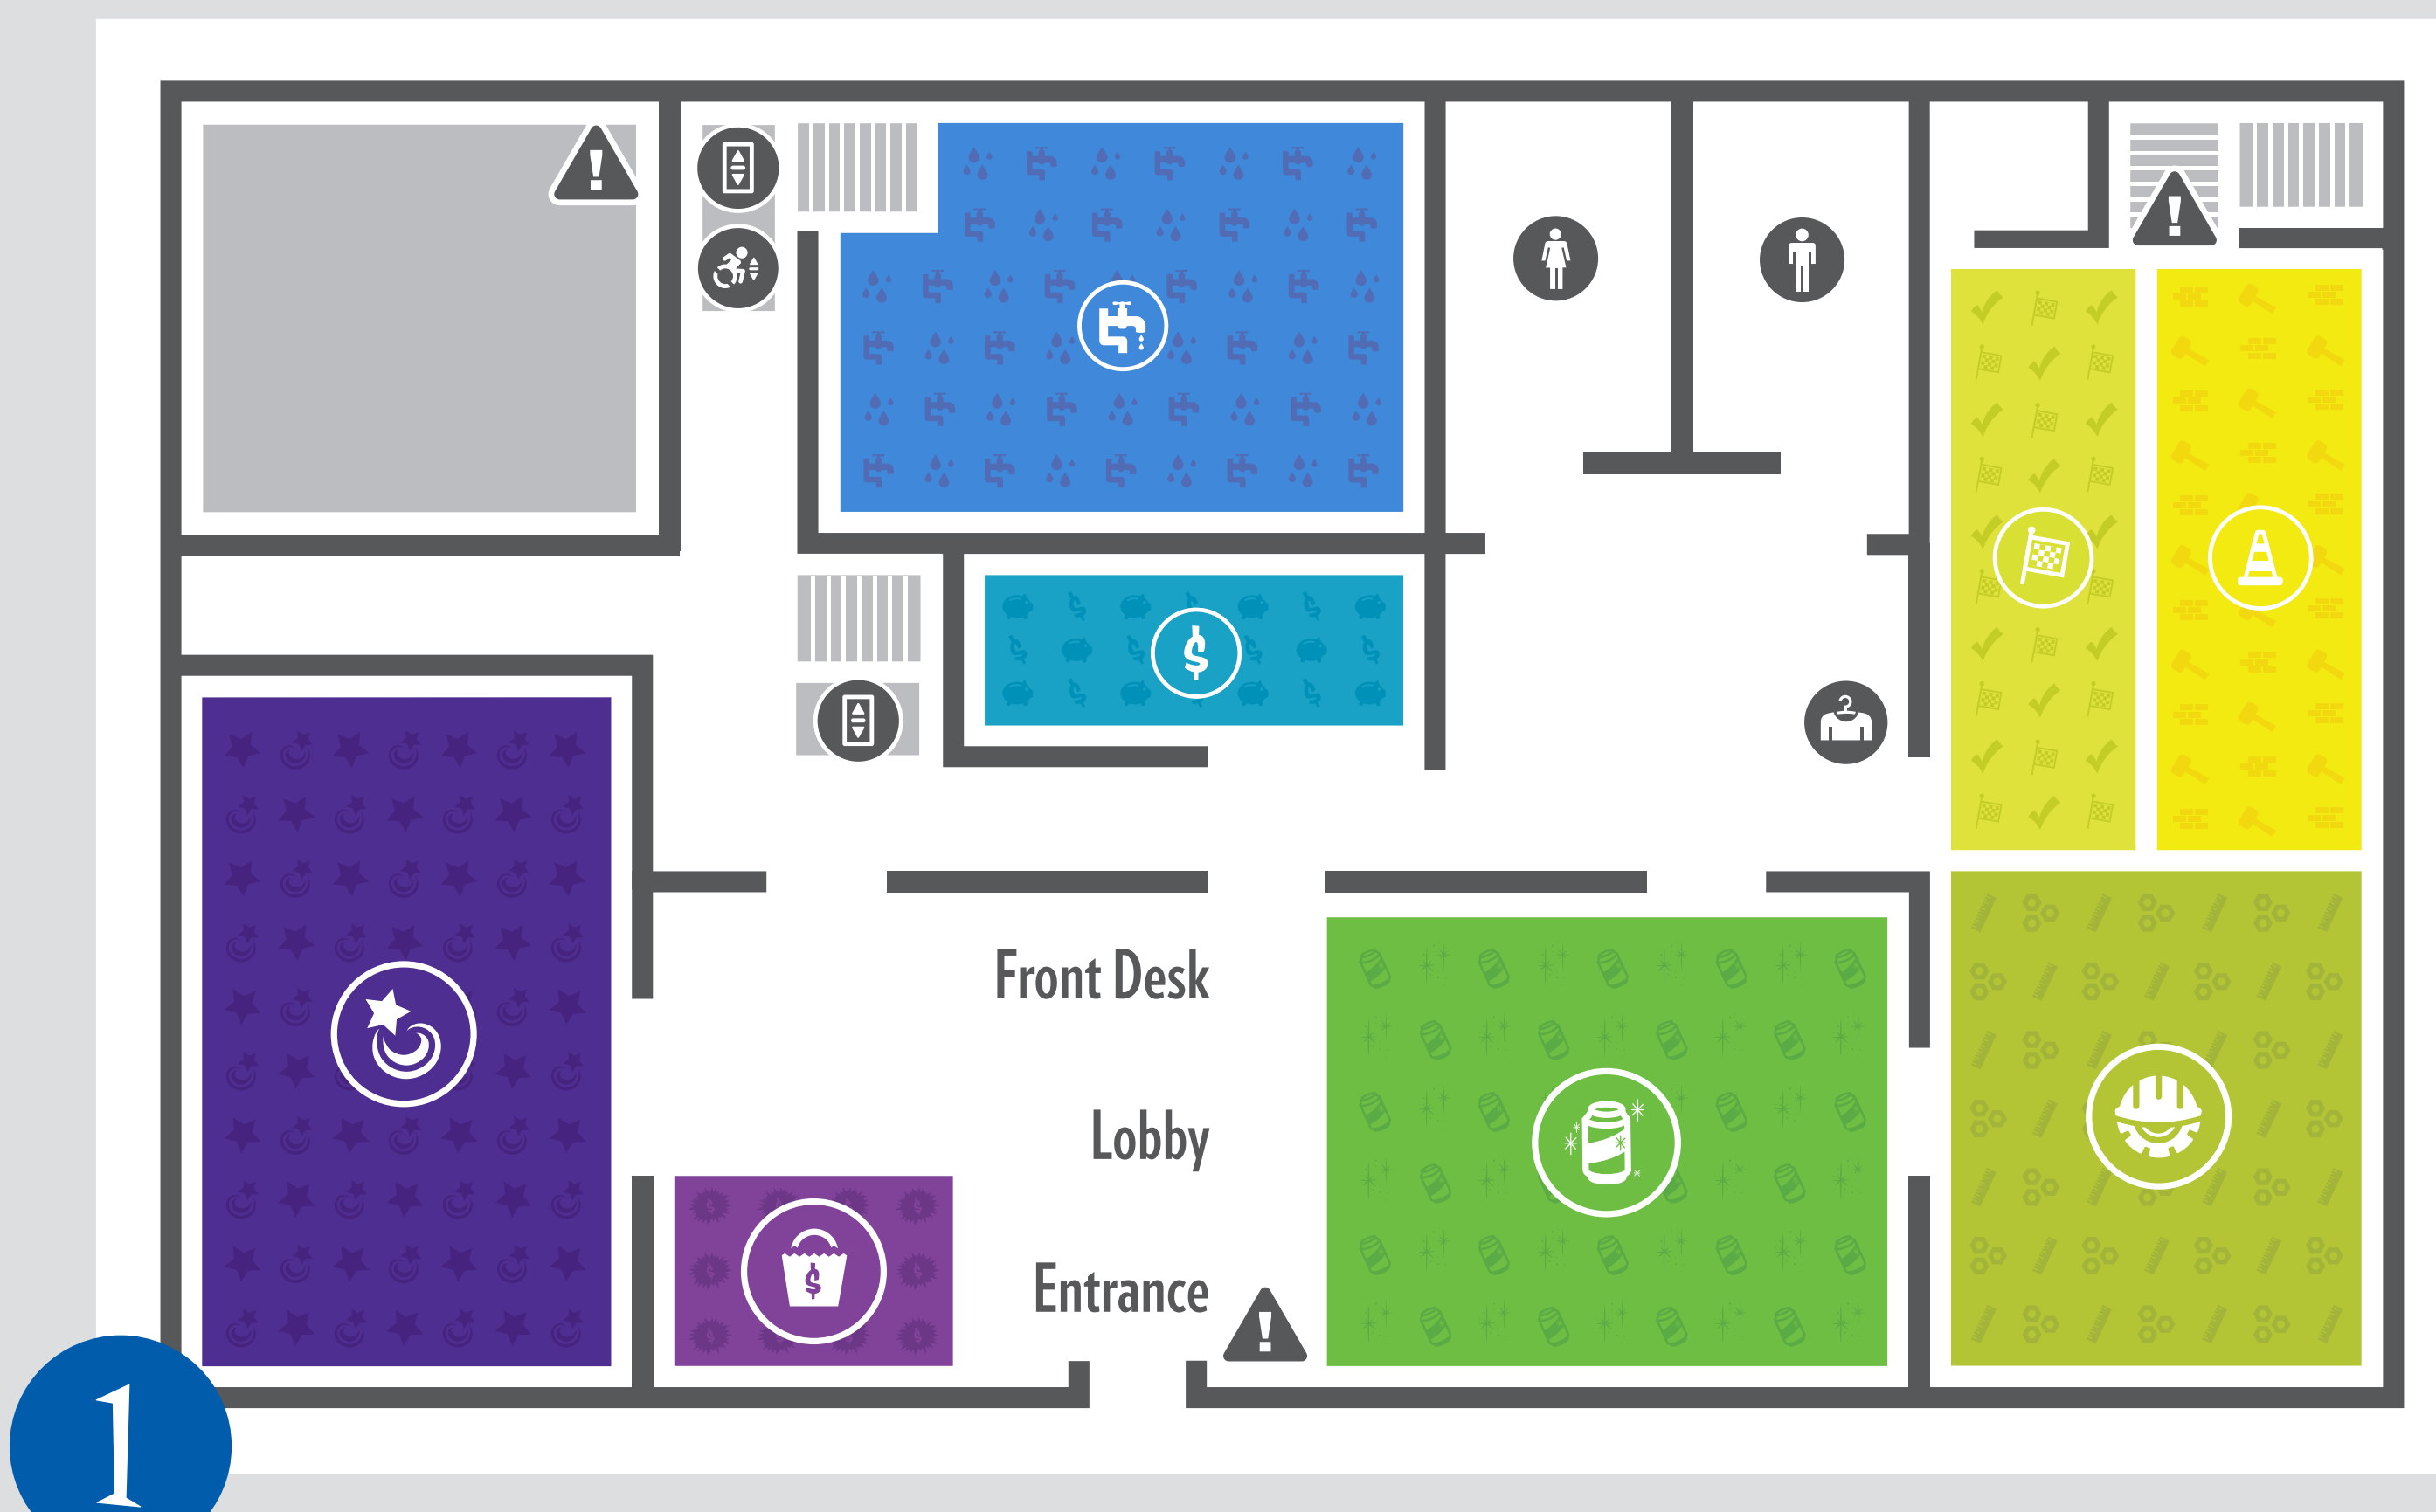

Museum Map

Map Key

-  Birthday Party Room B
-  Birthday Party Room A
-  Sparkplug Room
-  Fantastic Plastic
-  ArtMaker
-  Kids World
-  Drip Drop Spot
-  Snuggle Station
-  World Rhythms
-  TechMoe Studio
-  5th St. Theater
-  Speak Loud
-  Quack Factory
-  Live Well
-  Millie's Corner Store
-  Freedom Gallery
-  Wet Deck
-  Big Bank
-  Moe's Construction Zone
-  Ready Set Go
-  Work Smart
-  Aluminate
-  Emergency Exit
IN THE EVENT OF AN EMERGENCY USE STAIRWAY
-  Coat Hangers
-  Elevator
-  Handicap Accessible Elevator
-  Family Bathroom
-  Womens' Bathroom
-  Mens' Bathroom