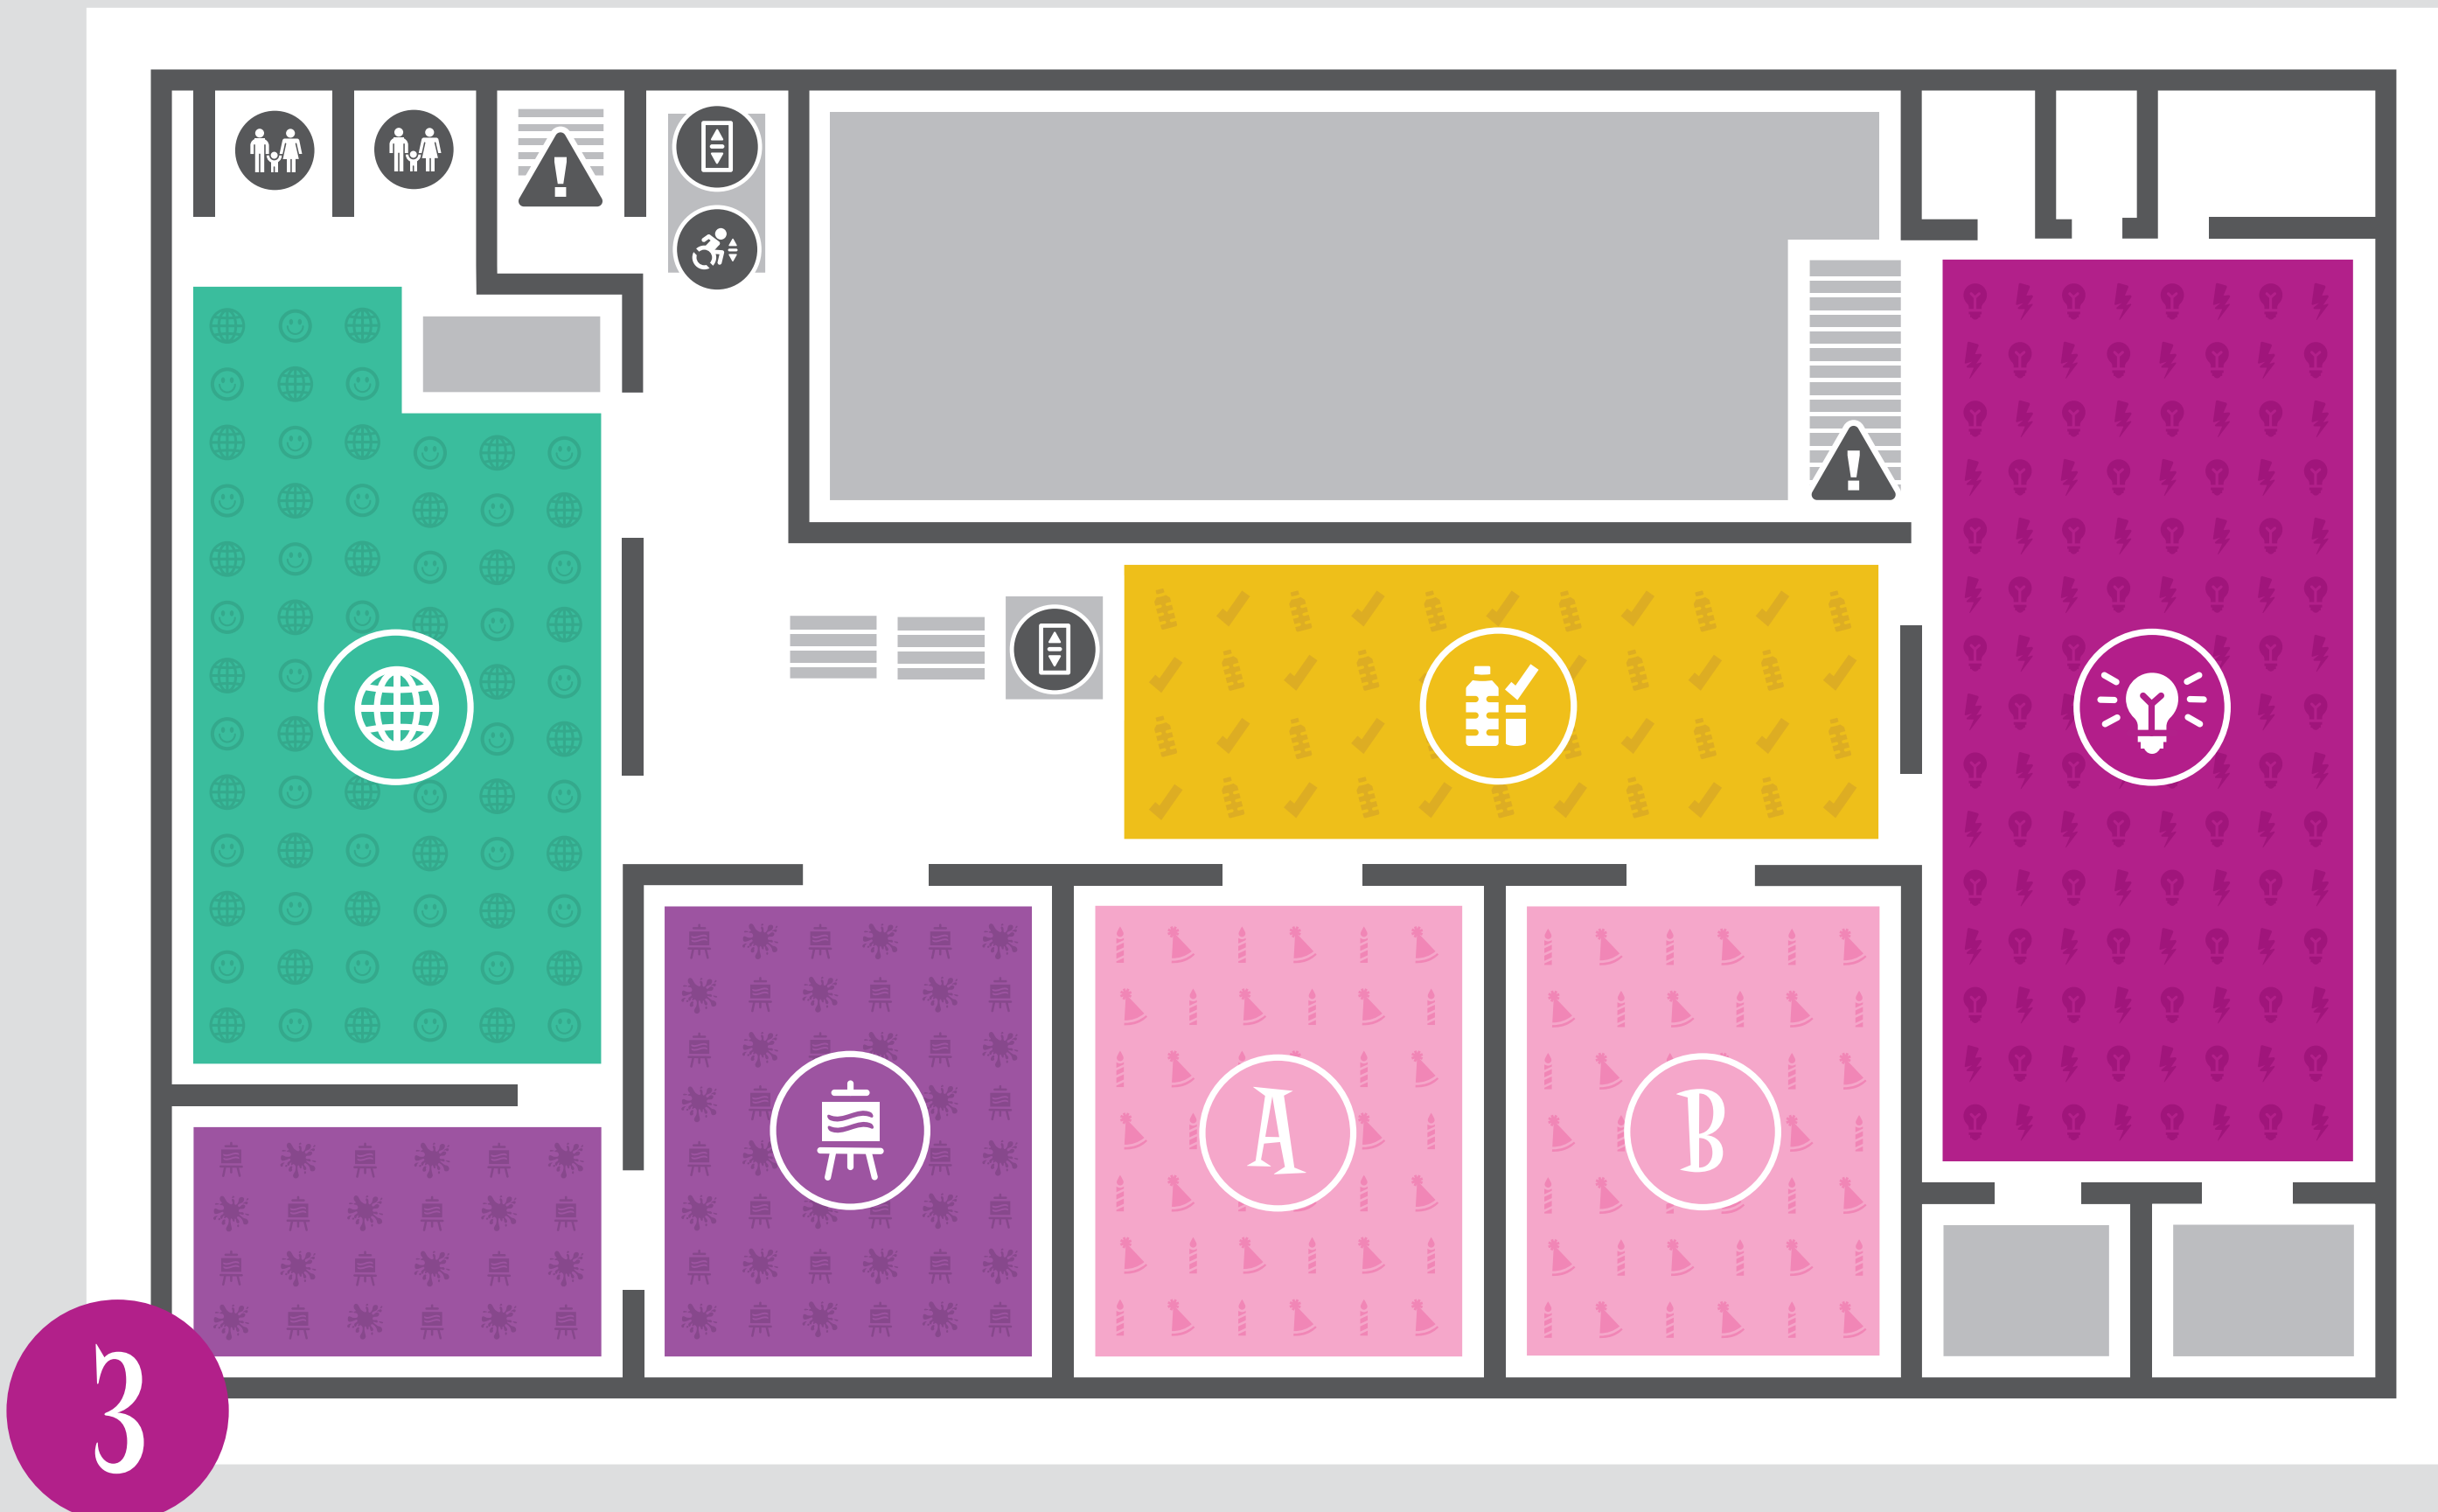

Museum Map

Map Key

-  Birthday Party Room B
-  Birthday Party Room A
-  Sparkplug Room
-  Fantastic Plastic
-  ArtMaker
-  Kids World
-  Drip Drop Spot
-  Snuggle Station
-  World Rhythms
-  TechMoe Studio
-  5th St. Theater
-  Speak Loud
-  Quack Factory
-  Live Well
-  Millie's Corner Store
-  Freedom Gallery
-  Wet Deck
-  Big Bank
-  Moe's Construction Zone
-  Ready Set Go
-  Work Smart
-  Aluminate
-  Emergency Exit
IN THE EVENT OF AN EMERGENCY USE STAIRWAY
-  Coat Hangers
-  Elevator
-  Handicap Accessible Elevator
-  Family Bathroom
-  Womens' Bathroom
-  Mens' Bathroom