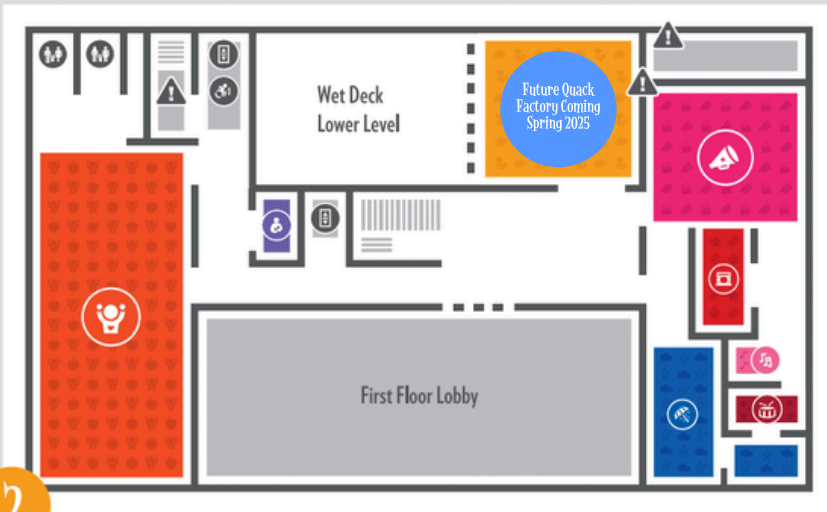

3

2

1

-  Birthday Party Room B
-  Birthday Party Room A
-  Sparkplug Room
-  Fantastic Plastic
-  ArtMaker
-  Kids World
-  Drip Drop Spot
-  Snuggle Station
-  World Rhythms
-  TechMoe Studio
-  5th St. Theater
-  Speak Loud
-  ~~Millie's Corner Store~~
-  Live Well
-  Millie's Corner Store
-  Freedom Gallery
-  ~~Freedom Gallery~~
-  Big Bank
-  Moe's Construction Zone
-  Ready Set Go
-  Work Smart
-  ~~Work Smart~~
-  Emergency Exit  
IN THE EVENT OF AN EMERGENCY USE STAIRWAY
-  Coat Hangers
-  Elevator
-  Handicap Accessible Elevator
-  Family Bathroom
-  Womens' Bathroom
-  Mens' Bathroom
-  Upgrades in Progress